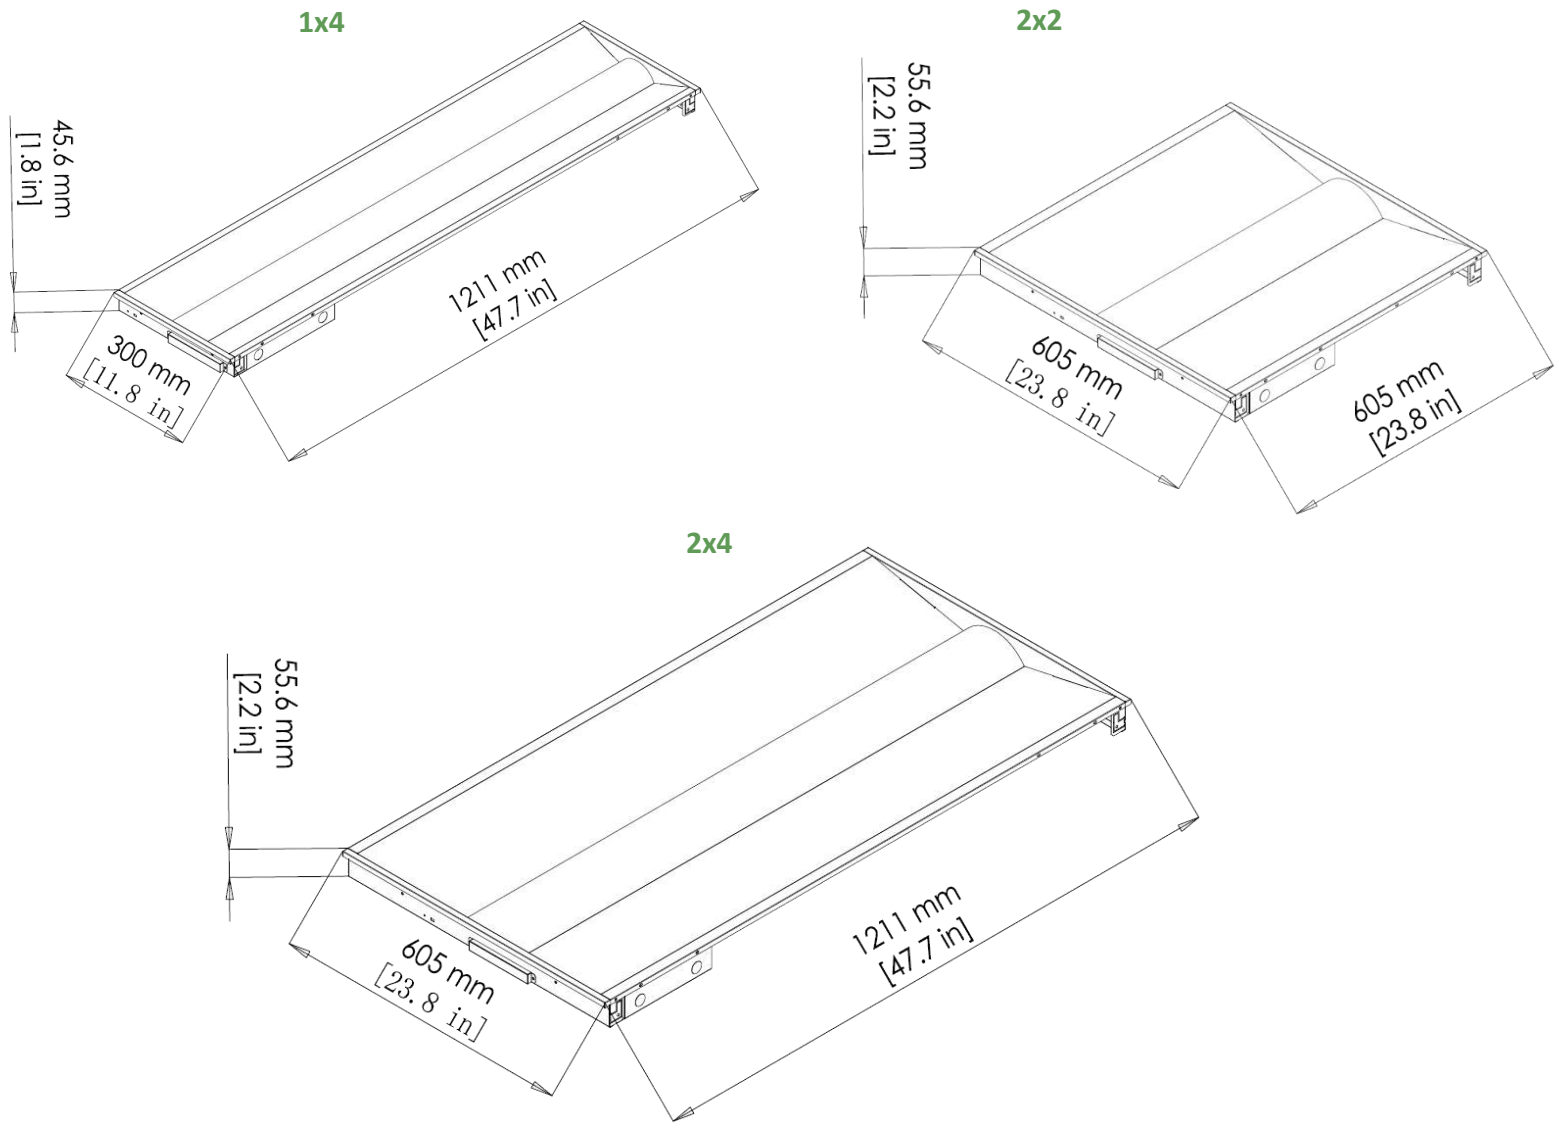

Series	Size	Dimming	1x4 Wattage	2x2 Wattage	2x4 Wattage	Color Temperature
LOC-TROF	14 = 1x4 22 = 2x2 24 = 2x4	D = Dimmable	15W 19W 24W 29W	15W 19W 24W 29W	24W 29W 32W 39W	3500K 4000K 5000K

MEASUREMENTS

MODEL	QUANTITY	WEIGHT	UPC CODE
LOC-14TROF-DMWMCCT	1	lbs	00815586029921
LOC-22TROF-DMWMCCT	1	7.4 lbs	00815586020638
LOC-24TROF-DMWMCCT	1	11.15 lbs	00815586020553